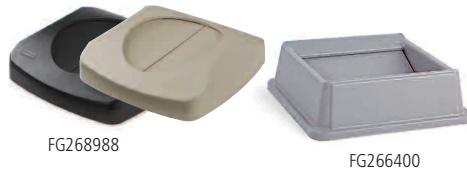

FG268988

FG266400