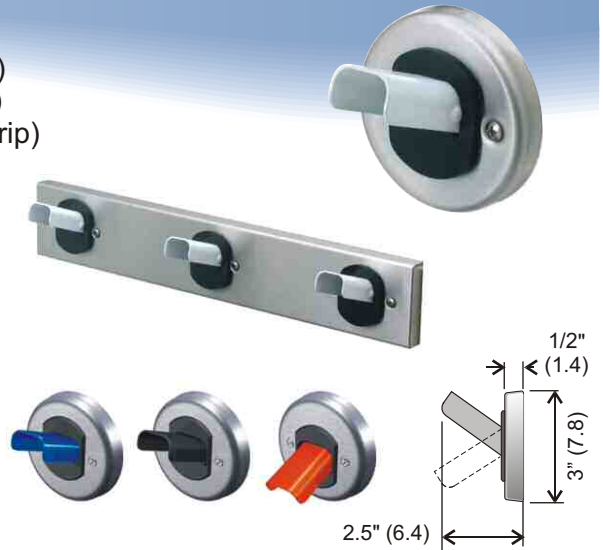

Coat Hooks

Safety Coat Hook

- Code 1150:** White hook with stainless steel base (single hook)
- Code 1150BK:** Black hook with stainless steel base (single hook)
- Code 1150-3:** White hook on stainless steel strip, (three hook strip)

Specifications: All stainless steel type 304 no. 4 finish. Hook is epoxy coated 18 ga. stainless steel, providing a smooth burr free edge. Spring loaded coat hook will only support weight of coat or jacket, heavier objects will slip off. Coat hook will not support loads in excess of 11 kilograms (25 lbs.), patent pending.

Installation: Secure to any panel with ss mounting screws provided. Screws are counter sunk ss with Phillips style finished head. Alternative colours available on special order (5-6 week lead times may apply). Note: Colour suffixes: B: blue, BK: black, R: red (example: Code 1150R denotes red hook on stainless base)

Specifications: Approximately 20 second drying time.
Features: Sensitive distance of sensor: 4-12" (10-30 cm). Touch free sensor is activated when hands are placed within the set range under spout. There is a .6 sec delay for on and a 2 second delay for off. The power will be cut off automatically in cases of irregular use over 120 seconds, sensor will reset during normal use. Sensor is 100% moisture proof. Warranty: 5 years.